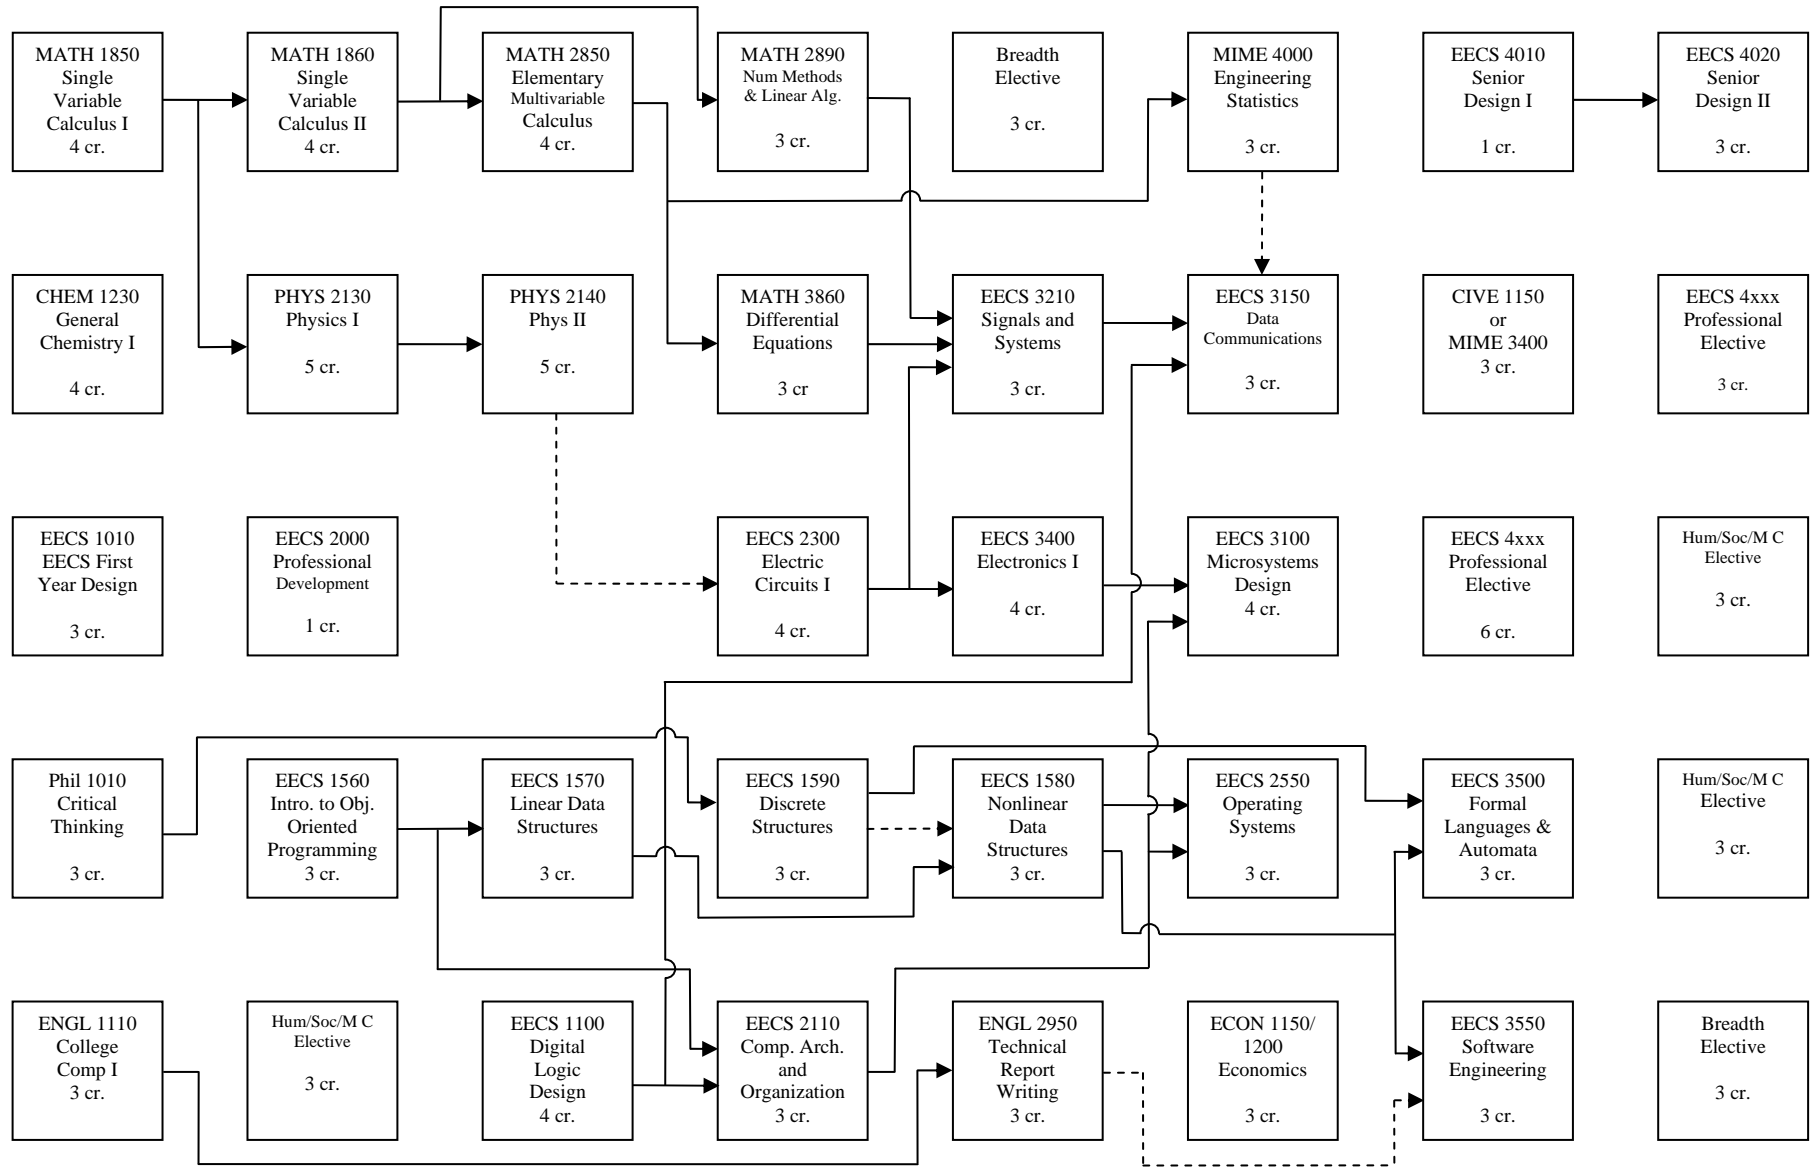

Computer Science and Engineering Pre-requisite Flow Chart Effective Fall 2009

- This is a pre-requisite flow chart only. For course offerings refer to the reverse side.
- Lines with arrows indicate pre-requisites.
- Dotted lines with arrows indicate courses to be taken prior to or concurrently with a course.
- Selection of Hum./Soc. Sci./MC Electives must satisfy the University core requirements.
- If you have any questions, please contact the EECS department in Nitschke Hall Room 2008.